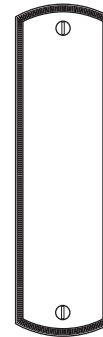

**WATER STREET**  
LAKEWOOD NEW YORK

COIN

DIAMOND

ROPE

S

KN Coin Edge Detail

KN Diamond Edge Detail

KN Rope Edge Detail

**KN EDGE DETAIL - ARCH PROFILE**

| Size | Part Number | Width | Height |
|------|-------------|-------|--------|
| S    | 216*23      | 2"    | 7"     |

\*Insert code for edge knurl pattern:  
C = Coin D = Diamond R = Rope

The small escutcheon is used primarily on interior door applications:

- Mortise privacy or passage sets
- Tubular privacy or passage sets
- Full and half dummy sets

216C23 Coin Escutcheon  
25017.C Coin Knob  
22004 Oval Thumb Turn