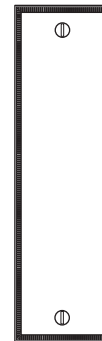

WATER STREET
LAKEWOOD NEW YORK

216C13 Coin Escutcheon
25035.C Coin Knob
22046 Anchor Thumb Turn

COIN

DIAMOND

ROPE

S

KN Coin Edge Detail

KN Diamond Edge Detail

KN Rope Edge Detail

KN EDGE DETAIL - SQUARE PROFILE

Size	Part Number	Width	Height
S	216*13	2"	7"

*Insert code for edge knurl pattern:
C = Coin D = Diamond R = Rope

The small escutcheon is used primarily on interior door applications:

- Mortise privacy or passage sets
- Tubular privacy or passage sets
- Full and half dummy sets