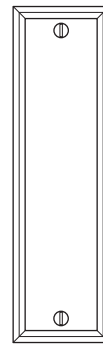

21213 Escutcheon  
25024 Oval Knob  
22044 Oval Thumb Turn

S

TR Edge Detail

**TR EDGE DETAIL - SQUARE PROFILE**

	Part Number	Width	Height
<b>S</b>	21213	2"	7"

The small escutcheon is used primarily on interior door applications:

- Mortise privacy or passage sets
- Tubular privacy or passage sets
- Full and half dummy sets