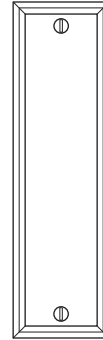

21213 Escutcheon
23064 Lever

S

TR EDGE DETAIL - SQUARE PROFILE

	Part Number	Width	Height
S	21213	2"	7"

The small escutcheon is used primarily on interior door applications:

- Mortise privacy or passage sets
- Tubular privacy or passage sets
- Full and half dummy sets