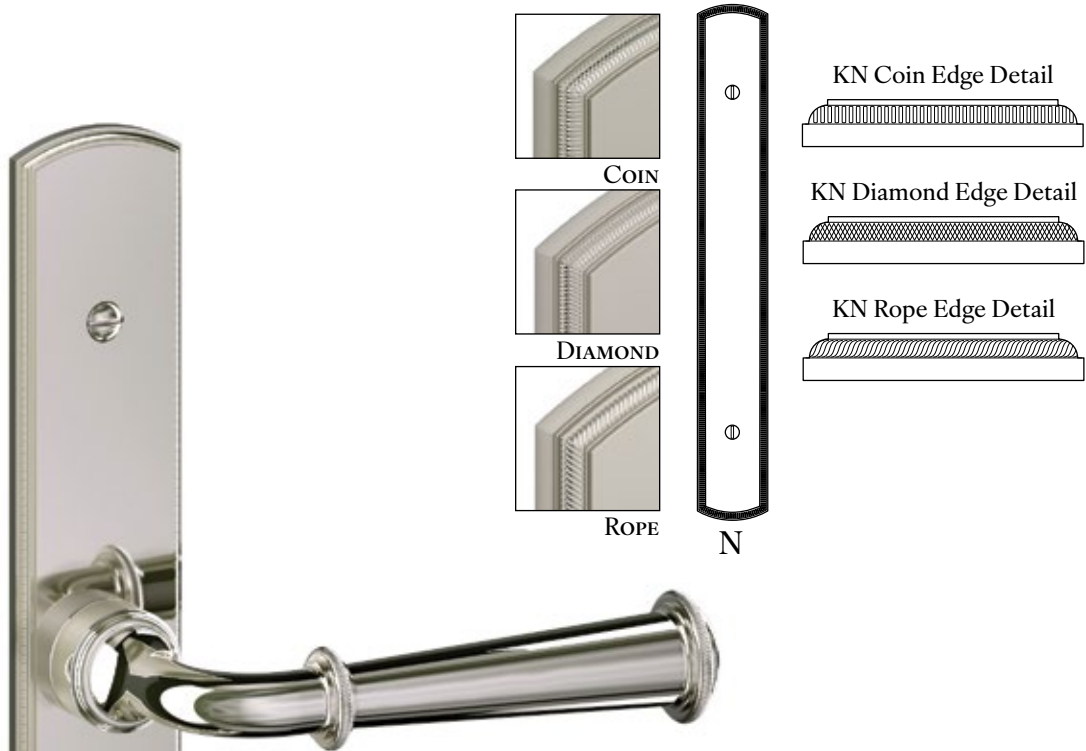

WATER ST. BRASS

JAMESTOWN

KN EDGE DETAIL - ARCH PROFILE

Size	Part Number	Width	Height
N	216*22	1-1/2"	11"

*Insert code for edge knurl pattern:
C = Coin D = Diamond R = Rope

The narrow escutcheon plate is used on any door with a narrow stile. Applications include:

- Multipoint profile cylinder entry sets
- Multipoint American cylinder entry sets
- Multipoint, mortise & tubular privacy or passage sets
- Full or half dummy sets

All escutcheons made to order.
Custom sizes and profiles available.

216C22 Coin Escutcheon
23075.C Coin Lever
22000 Thumb Turn