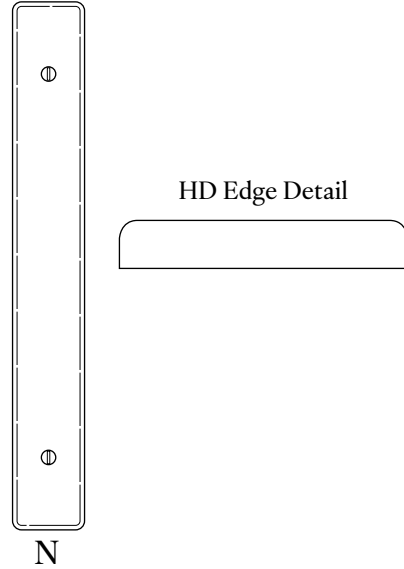

WATER ST.
BRASS
JAMESTOWN

21302 Escutcheon
23024 Lever

HD EDGE DETAIL - SQUARE PROFILE

Size	Part Number	Width	Height
N	21302	1-1/2"	11"

The narrow escutcheon plate is used on any door with a narrow stile. Applications include:

- Multipoint profile cylinder entry sets
- Multipoint American cylinder entry sets
- Multipoint, mortise & tubular privacy or passage sets
- Full or half dummy sets

All escutcheons made to order.
Custom sizes and profiles available.