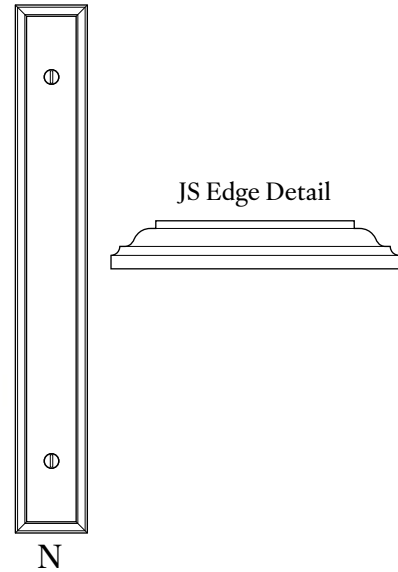

WATER ST.  
BRASS  
JAMESTOWN

**JS EDGE DETAIL - SQUARE PROFILE**

Size	Part Number	Width	Height
N	21102	1-1/2"	11"

The narrow escutcheon plate is used on any door with a narrow stile. Applications include:

- Multipoint profile cylinder entry sets
- Multipoint American cylinder entry sets
- Multipoint, mortise & tubular privacy or passage sets
- Full or half dummy sets

All escutcheons made to order.  
Custom sizes and profiles available.