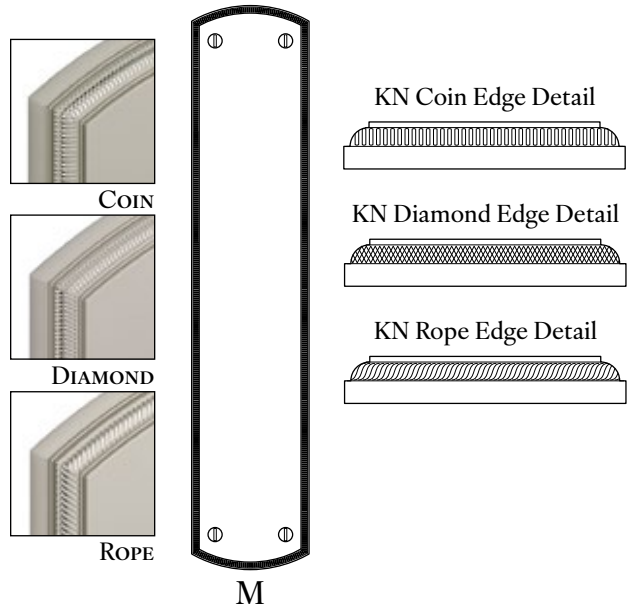

WATER ST. BRASS

JAMESTOWN

216C21 Coin Escutcheon
25035.C Coin Knob

KN EDGE DETAIL - ARCH PROFILE

Size	Part Number	Width	Height
M	216*21	2-1/2"	12"

*Insert code for edge knurl pattern:
C = Coin D = Diamond R = Rope

The medium escutcheon plate can be use on a large range of applications, including:

- Mortise & tubular entry sets
- Mortise & tubular privacy or passage sets
- Full and half dummy sets
- Push plates

All escutcheons made to order.
Custom sizes and profiles available.