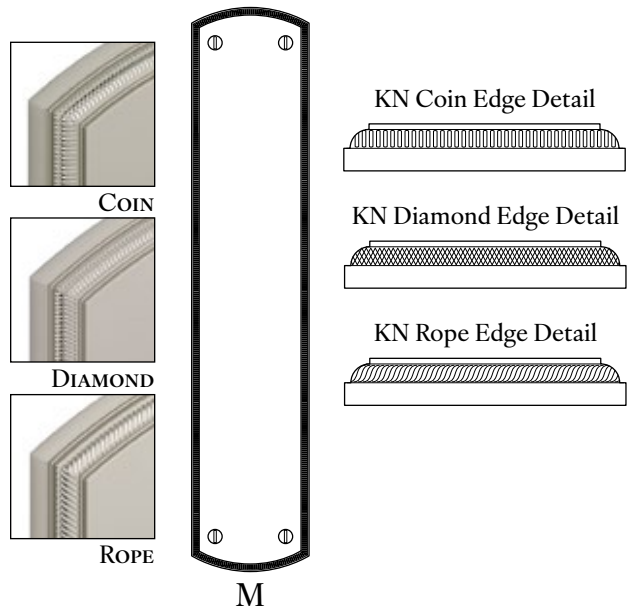

WATER ST. BRASS

JAMESTOWN

216C21 Coin Escutcheon
25026-C Coin Knob
22060 Thumb Turn

KN EDGE DETAIL - ARCH PROFILE

Size	Part Number	Width	Height
M	216*21	2-1/2"	12"

*Insert code for edge knurl pattern:
C = Coin D = Diamond R = Rope

The medium escutcheon plate can be used on a large range of applications, including:

- Mortise & tubular entry sets
- Mortise & tubular privacy or passage sets
- Full and half dummy sets
- Push plates

All escutcheons made to order.
Custom sizes and profiles available.