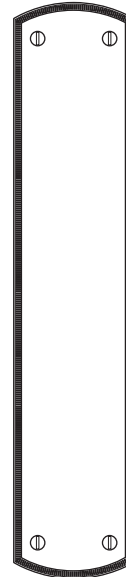

WATER STREET
LAKEWOOD NEW YORK

COIN

DIAMOND

ROPE

M

KN Coin Edge Detail

KN Diamond Edge Detail

KN Rope Edge Detail

KN EDGE DETAIL - ARCH PROFILE

Size	Part Number	Width	Height
M	216*21	2-1/2"	12"

*Insert code for edge knurl pattern:
C = Coin D = Diamond R = Rope

The medium escutcheon plate can be use on a large range of applications, including:

- Mortise & tubular entry sets
- Mortise & tubular privacy or passage sets
- Full and half dummy sets
- Push plates

All escutcheons made to order.
Custom sizes and profiles available.

216C21 Coin Escutcheon
25026.C Coin Knob
22060 Thumb Turn