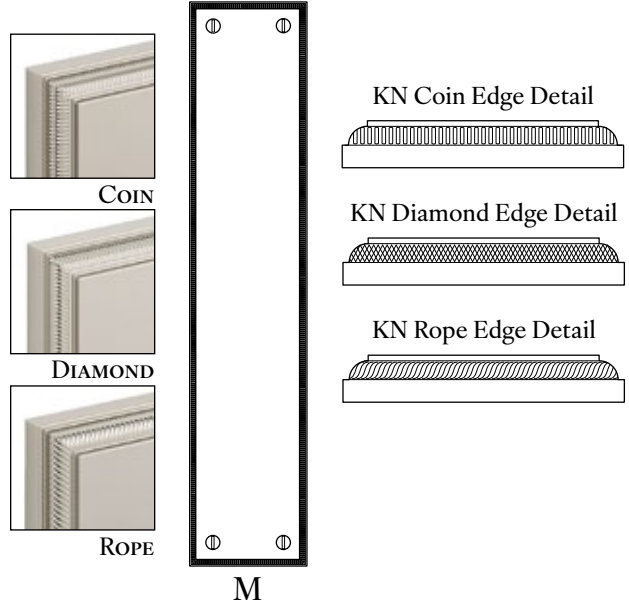

# WATER ST. BRASS

JAMESTOWN

## KN EDGE DETAIL - SQUARE PROFILE

Size	Part Number	Width	Height
M	216*01	2-1/2"	12"

\*Insert code for edge knurl pattern:  
C = Coin D = Diamond R = Rope

The medium escutcheon plate can be used on a large range of applications, including:

- Mortise & tubular entry sets
- Mortise & tubular privacy or passage sets
- Full and half dummy sets
- Push plates

All escutcheons made to order.  
Custom sizes and profiles available.

216C01 Coin Escutcheon  
25015.C Coin Knob  
22004 Oval Thumb Turn