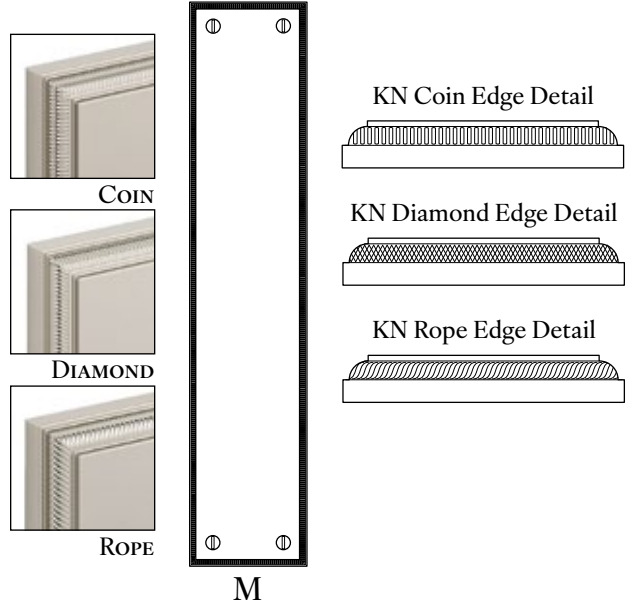

WATER ST. BRASS

JAMESTOWN

216C01 Coin Escutcheon
25000 Knob

KN EDGE DETAIL - SQUARE PROFILE

Size	Part Number	Width	Height
M	216*01	2-1/2"	12"

*Insert code for edge knurl pattern:
C = Coin D = Diamond R = Rope

The medium escutcheon plate can be use on a large range of applications, including:

- Mortise & tubular entry sets
- Mortise & tubular privacy or passage sets
- Full and half dummy sets
- Push plates

All escutcheons made to order.
Custom sizes and profiles available.