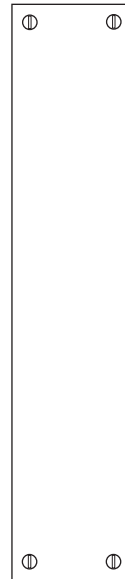

WATER STREET
LAKEWOOD NEW YORK

MN Edge Detail

M

MN EDGE DETAIL - SQUARE PROFILE

	Part Number	Width	Height
M	21501	2-1/2"	12"

21501 Escutcheon
23064 Lever
22009 Thumb Turn

The medium escutcheon plate can be use on a large range of applications, including:

- Mortise & tubular entry sets
- Mortise & tubular privacy or passage sets
- Full and half dummy sets
- Push plates and pull plates

All escutcheons made to order.
Custom sizes and profiles available.