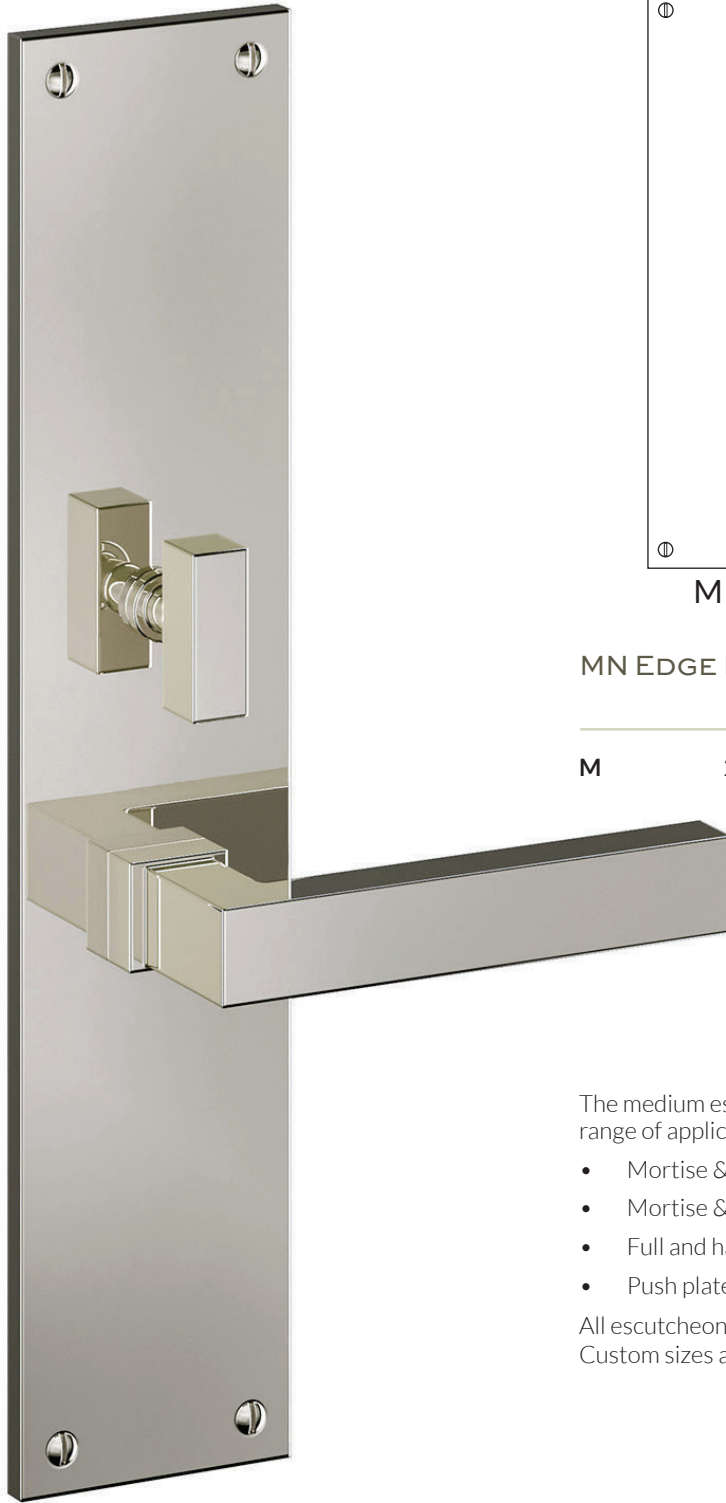

WATER STREET

LAKWOOD NEW YORK

MN Edge Detail

MN EDGE DETAIL - SQUARE PROFILE

	Part Number	Width	Height
M	21501	2-1/2"	12"

The medium escutcheon plate can be use on a large range of applications, including:

- Mortise & tubular entry sets
- Mortise & tubular privacy or passage sets
- Full and half dummy sets
- Push plates and pull plates

All escutcheons made to order.
Custom sizes and profiles available.

21501 Escutcheon
23040 Lever
22009 Thumb Turn