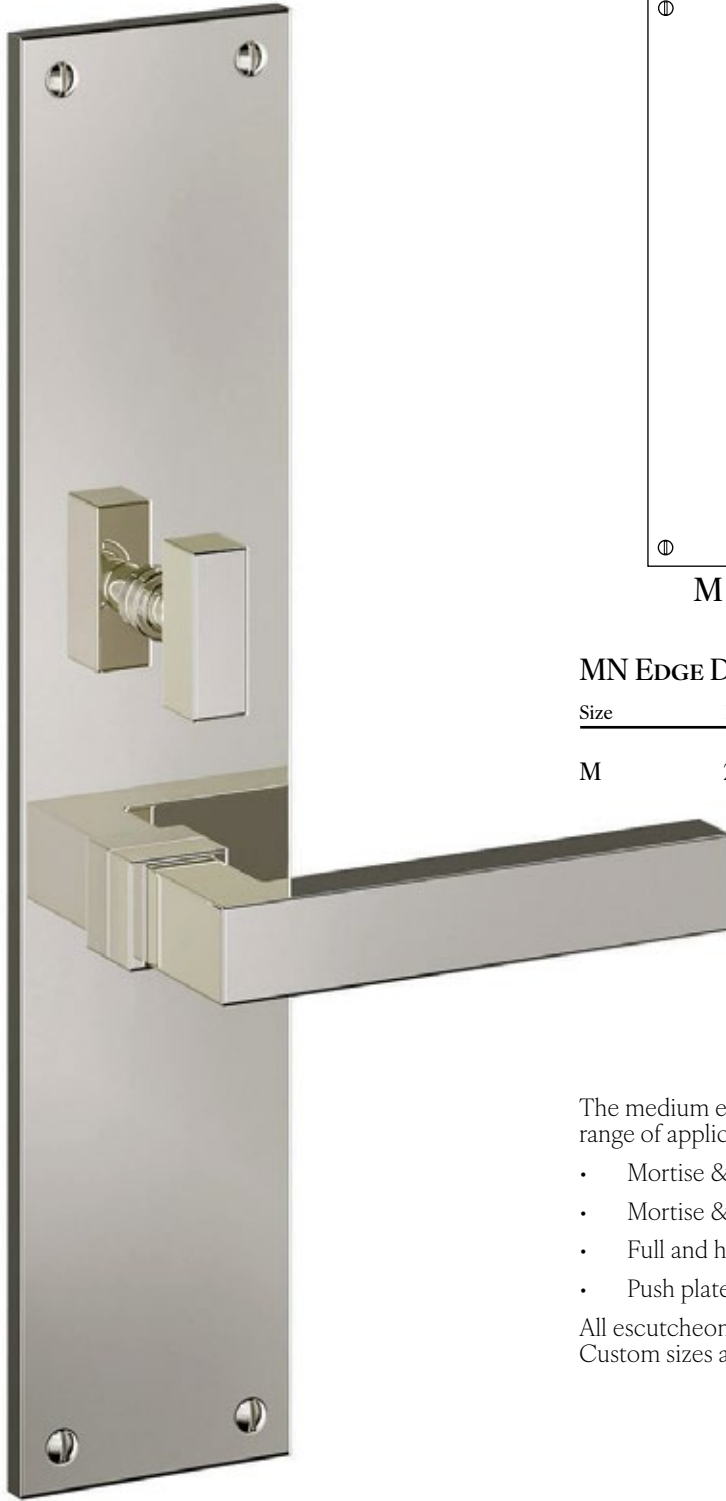

# WATER ST. BRASS

JAMESTOWN

MN Edge Detail

M

### MN EDGE DETAIL - SQUARE PROFILE

Size	Part Number	Width	Height
M	21501	2-1/2"	12"

21501 Escutcheon  
23040 Lever  
22009 Thumb Turn

The medium escutcheon plate can be use on a large range of applications, including:

- Mortise & tubular entry sets
- Mortise & tubular privacy or passage sets
- Full and half dummy sets
- Push plates

All escutcheons made to order.  
Custom sizes and profiles available.