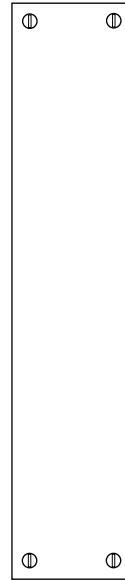

# WATER ST. BRASS

JAMESTOWN

MN Edge Detail

M

### MN EDGE DETAIL - SQUARE PROFILE

Size	Part Number	Width	Height
M	21501	2-1/2"	12"

21501 Escutcheon  
23040 Lever  
22009 Thumb Turn

The medium escutcheon plate can be use on a large range of applications, including:

- Mortise & tubular entry sets
- Mortise & tubular privacy or passage sets
- Full and half dummy sets
- Push plates

All escutcheons made to order.  
Custom sizes and profiles available.