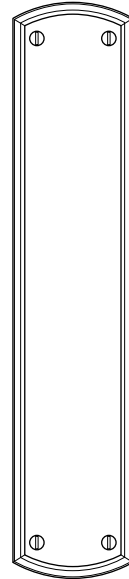

# WATER ST. BRASS

JAMESTOWN

21421 Escutcheon  
25002 Knob  
22004 Oval Thumb Turn

M

PR Edge Detail

## PR EDGE DETAIL - ARCH PROFILE

Size	Part Number	Width	Height
M	21421	2-1/2"	12"

The medium escutcheon plate can be use on a large range of applications, including:

- Mortise & tubular entry sets
- Mortise & tubular privacy or passage sets
- Full and half dummy sets
- Push plates