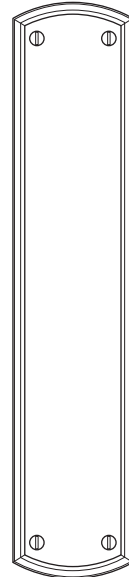

21421 Escutcheon
25002 Knob
22004 Oval Thumb Turn

M

PR EDGE DETAIL - ARCH PROFILE

	Part Number	Width	Height
M	21421	2-1/2"	12"

The medium escutcheon plate can be use on a large range of applications, including:

- Mortise & tubular entry sets
- Mortise & tubular privacy or passage sets
- Full and half dummy sets
- Push plates and pull plates

All escutcheons made to order.
Custom sizes and profiles available.