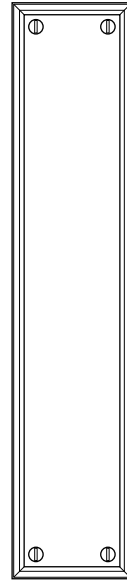

# WATER ST. BRASS

JAMESTOWN

21401 Escutcheon  
25016 Knob  
22004 Oval Thumb Turn

M

PR Edge Detail

### PR EDGE DETAIL - SQUARE PROFILE

Size	Part Number	Width	Height
M	21401	2-1/2"	12"

The medium escutcheon plate can be use on a large range of applications, including:

- Mortise & tubular entry sets
- Mortise & tubular privacy or passage sets
- Full and half dummy sets
- Push plates