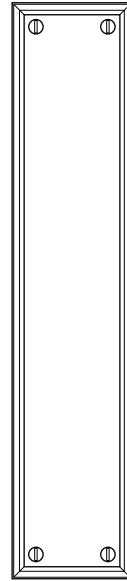

# WATER ST. BRASS

JAMESTOWN

21401 Escutcheon  
25015 Knob

M

PR Edge Detail

## PR EDGE DETAIL - SQUARE PROFILE

Size	Part Number	Width	Height
M	21401	2-1/2"	12"

The medium escutcheon plate can be use on a large range of applications, including:

- Mortise & tubular entry sets
- Mortise & tubular privacy or passage sets
- Full and half dummy sets
- Push plates