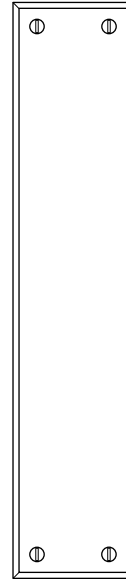

WATER ST.
BRASS
JAMESTOWN

21221 Escutcheon
25024 Oval Knob
22011 Thumb Turn

M

TS EDGE DETAIL - SQUARE PROFILE

Size	Part Number	Width	Height
M	21221	2-1/2"	12"

The medium escutcheon plate can be use on a large range of applications, including:

- Mortise & tubular entry sets
- Mortise & tubular privacy or passage sets
- Full and half dummy sets
- Push plates

All escutcheons made to order.
Custom sizes and profiles available.