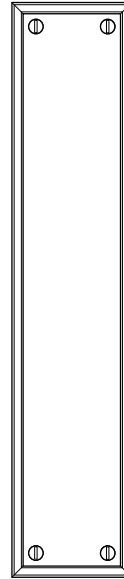

WATER ST. BRASS

JAMESTOWN

21101 Escutcheon
25035 Knob
22000 Thumb Turn

M

JS EDGE DETAIL - SQUARE PROFILE

Size	Part Number	Width	Height
M	21101	2-1/2"	12"

The medium escutcheon plate can be use on a large range of applications, including:

- Mortise & tubular entry sets
- Mortise & tubular privacy or passage sets
- Full and half dummy sets
- Push plates

All escutcheons made to order.
Custom sizes and profiles available.