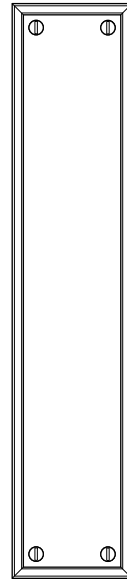

WATER ST. BRASS

JAMESTOWN

21101 Escutcheon
25000 Knob

M

JS EDGE DETAIL - SQUARE PROFILE

Size	Part Number	Width	Height
M	21101	2-1/2"	12"

The medium escutcheon plate can be use on a large range of applications, including:

- Mortise & tubular entry sets
- Mortise & tubular privacy or passage sets
- Full and half dummy sets
- Push plates

All escutcheons made to order.
Custom sizes and profiles available.