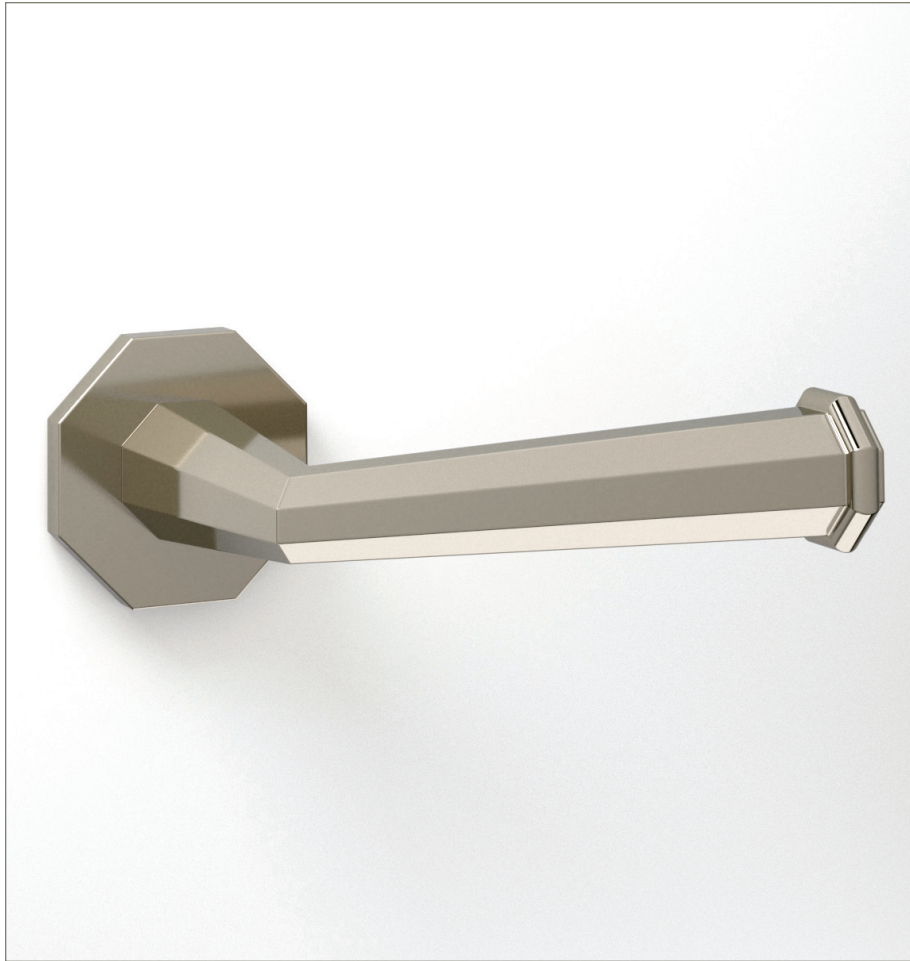

# WATER STREET

JAMESTOWN NEW YORK

**23060 OCTAGON LEVER**  
Pricing Tier III

**20144 OCTAGON ROSETTE,**  
**2" X 2" OCTAGONAL**

Made to order. Custom sizes available.  
Lead times and pricing upon request.