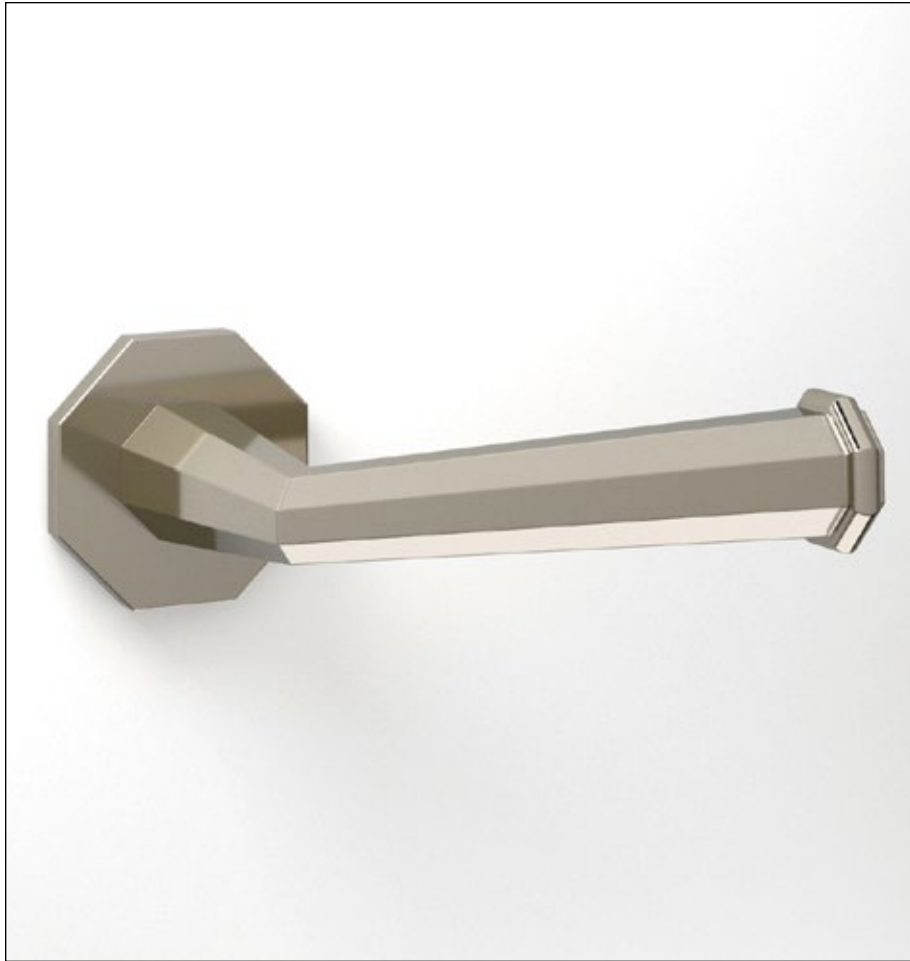

WATER ST.
BRASS
JAMESTOWN

23060 OCTAGON LEVER
Pricing Tier III

20144 OCTAGON ROSETTE,
2" x 2" OCTAGONAL

Made to order. Custom sizes available.
Lead times and pricing upon request.