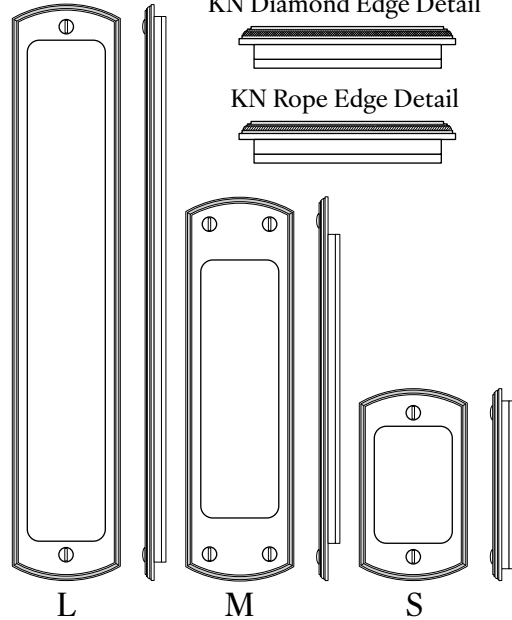

WATER ST. BRASS

JAMESTOWN

COIN

DIAMOND

ROPE

KN Coin Edge Detail

KN Diamond Edge Detail

KN Rope Edge Detail

L

M

S

KN EDGE DETAIL - SQUARE PROFILE

Size	Part Number	Width	Height
L	216*66	2-1/4"	12"
M	216*11	2-1/4"	8"
S	216*67	2-1/4"	4"

*Insert code for edge knurl pattern:
C = Coin D = Diamond R = Rope

The large size flush pull can be used on doors 1-3/8" thick or greater.

Functions include:

- Entry, 1-3/4" thick door or greater
- Privacy or patio
- Passage

Through bolting is standard.

Surface mounting available upon request.

All escutcheons made to order.

216C66 Privacy Flush Pull - Interior