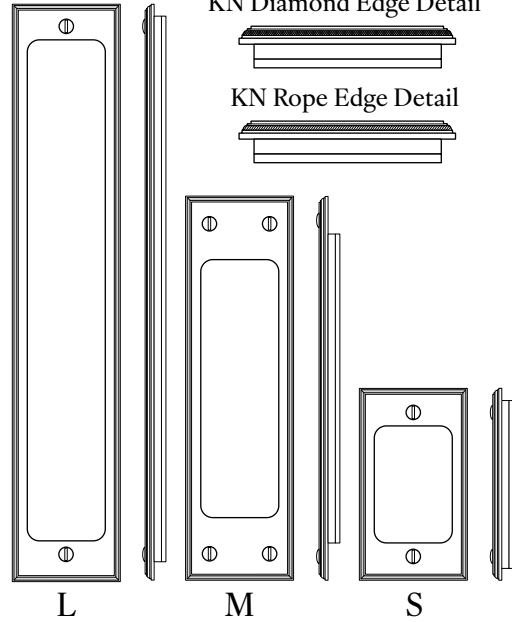

# WATER ST. BRASS

JAMESTOWN

216C46 Privacy Flush Pull - Exterior

KN Coin Edge Detail

KN Diamond Edge Detail

KN Rope Edge Detail

## KN EDGE DETAIL - SQUARE PROFILE

Size	Part Number	Width	Height
L	216*46	2-1/4"	12"
M	216*10	2-1/4"	8"
S	216*47	2-1/4"	4"

\*Insert code for edge knurl pattern:  
C = Coin D = Diamond R = Rope

The large size flush pull can be used on doors 1-3/8" thick or greater.

Functions include:

- Entry, 1-3/4" thick door or greater
- Privacy or patio
- Passage

Through bolting is standard.  
Surface mounting available upon request.

All escutcheons made to order.