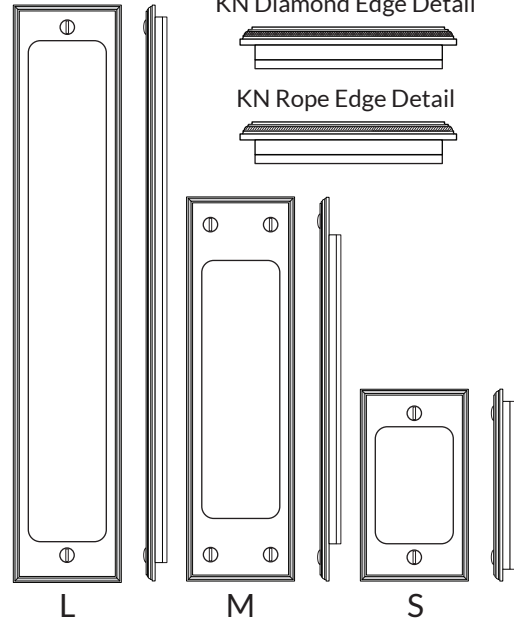

WATER STREET
LAKEWOOD NEW YORK

216C46 Privacy Flush Pull - Exterior

KN Coin Edge Detail

KN Diamond Edge Detail

KN Rope Edge Detail

KN EDGE DETAIL - SQUARE PROFILE

	Part Number	Width	Height
L	216*46	2-1/4"	12"
M	216*10	2-1/4"	8"
S	216*47	2-1/4"	4"

*Insert code for edge knurl pattern:
C = Coin D = Diamond R = Rope

The large sized flush pull can be used on doors 1-3/8" thick or greater. Functions include:

- Entry
- Privacy or patio
- Passage

Through bolting is standard.
Surface mounting available upon request.