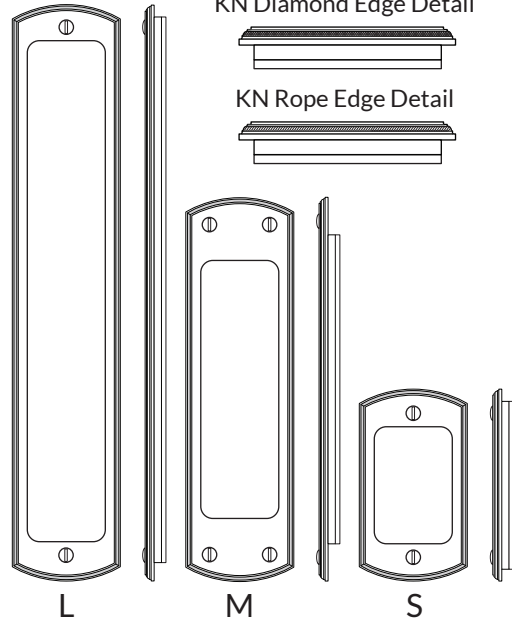

**WATER STREET**  
LAKEWOOD NEW YORK

216C11 Passage Flush Pull

COIN

DIAMOND

ROPE

KN Coin Edge Detail

KN Diamond Edge Detail

KN Rope Edge Detail

**KN EDGE DETAIL - ARCH PROFILE**

	Part Number	Width	Height
<b>L</b>	216*66	2-1/4"	12"
<b>M</b>	216*11	2-1/4"	8"
<b>S</b>	216*67	2-1/4"	4"

\*Insert code for edge knurl pattern:  
C = Coin D = Diamond R = Rope

The medium sized flush pull can be used on doors 1-3/8" thick or greater. Functions include:

- Entry
- Privacy or patio
- Passage

Surface mounting is standard.  
Through bolting is not available with 2002 model locks.