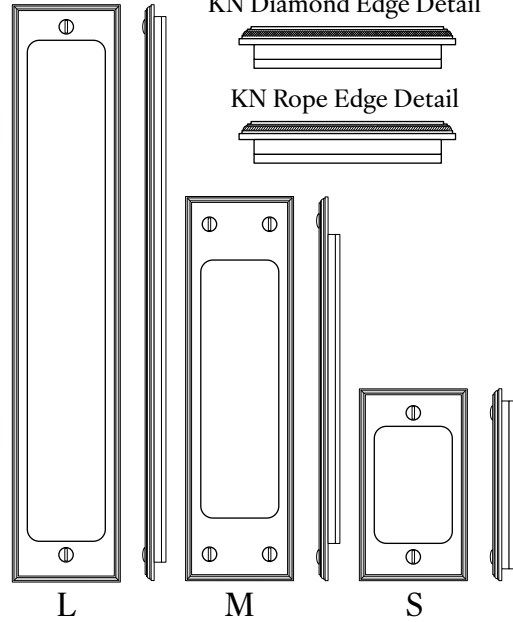

WATER ST. BRASS

JAMESTOWN

216C10 Passage Flush Pull

COIN

DIAMOND

ROPE

KN Coin Edge Detail

KN Diamond Edge Detail

KN Rope Edge Detail

L

M

S

KN EDGE DETAIL - SQUARE PROFILE

Size	Part Number	Width	Height
L	216*46	2-1/4"	12"
M	216*10	2-1/4"	8"
S	216*47	2-1/4"	4"

*Insert code for edge knurl pattern:
C = Coin D = Diamond R = Rope

The medium size flush pull can be used on doors 1-3/8" thick or greater.

Functions include:

- Entry, 1-3/4" thick door or greater
- Privacy or patio
- Passage

Surface mounting is standard.

Through bolting is not available with 2002 model locks.