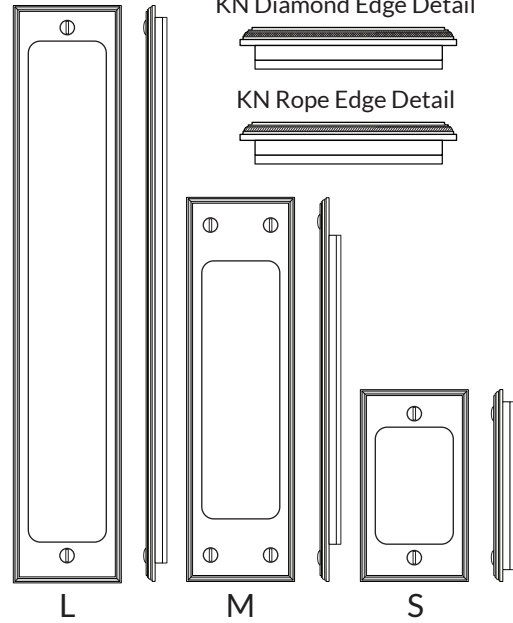

**WATER STREET**  
LAKEWOOD NEW YORK

216C10 Passage Flush Pull

KN Coin Edge Detail

KN Diamond Edge Detail

KN Rope Edge Detail

**KN EDGE DETAIL - SQUARE PROFILE**

	Part Number	Width	Height
<b>L</b>	216*46	2-1/4"	12"
<b>M</b>	216*10	2-1/4"	8"
<b>S</b>	216*47	2-1/4"	4"

\*Insert code for edge knurl pattern:  
C = Coin D = Diamond R = Rope

The medium sized flush pull can be used on doors 1-3/8" thick or greater. Functions include:

- Entry
- Privacy or patio
- Passage

Surface mounting is standard.  
Through bolting is not available with 2002 model locks.