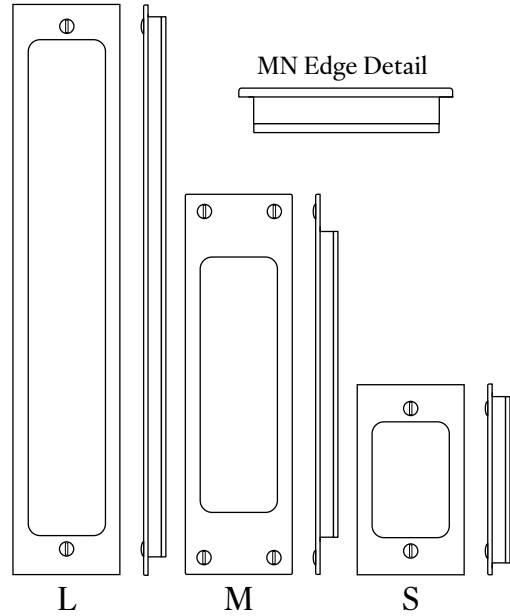

WATER ST. BRASS

JAMESTOWN

21546 Entry Flush Pull - Exterior

MN EDGE DETAIL - SQUARE PROFILE

Size	Part Number	Width	Height
L	21546	2-1/4"	12"
M	21510	2-1/4"	8"
S	21547	2-1/4"	4"

The large size flush pull can be used on doors 1-3/8" thick or greater.

Functions include:

- Entry, 1-3/4" thick door or greater
- Privacy or patio
- Passage

Through bolting is standard.

Surface mounting available upon request.

All escutcheons made to order.