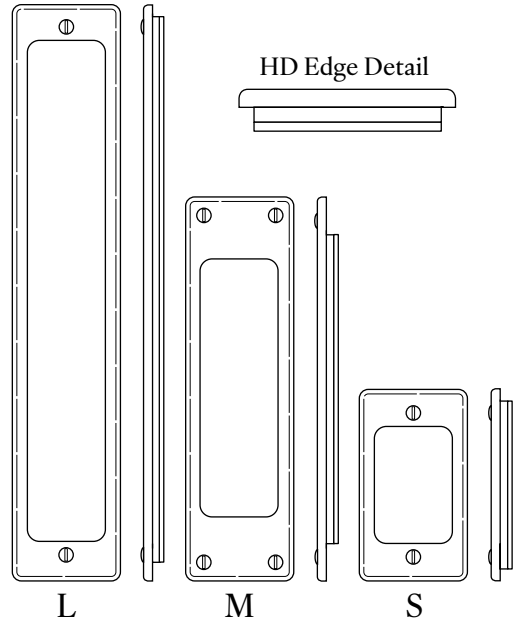

WATER ST.
BRASS
JAMESTOWN

21346 Passage Flush Pull

HD EDGE DETAIL

Size	Part Number	Width	Height
L	21346	2-1/4"	12"
M	21310	2-1/4"	8"
S	21347	2-1/4"	4"

The large size flush pull can be used on doors 1-3/8" thick or greater.

Functions include:

- Entry, 1-3/4" thick door or greater
- Privacy or patio
- Passage

Through bolting is standard.
Surface mounting available upon request.

All escutcheons made to order.