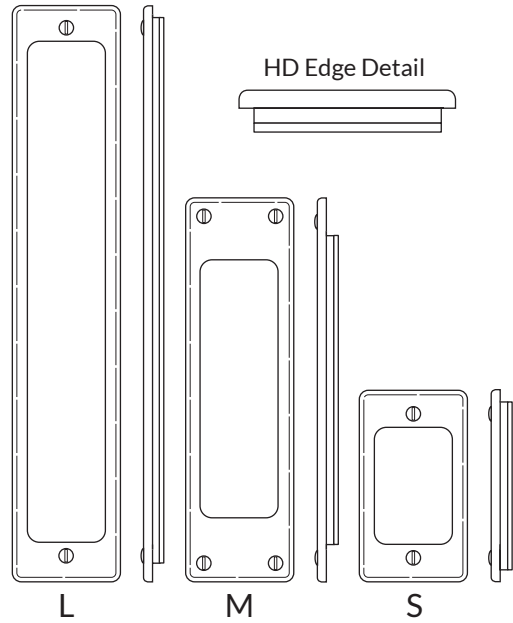

WATER STREET

LAKWOOD NEW YORK

21310 Privacy Flush Pull - Exterior

HD EDGE DETAIL

	Part Number	Width	Height
L	21346	2-1/4"	12"
M	21310	2-1/4"	8"
S	21347	2-1/4"	4"

The medium sized flush pull can be used on doors 1-3/8" thick or greater. Functions include:

- Entry
- Privacy or patio
- Passage

Surface mounting is standard.
Through bolting is not available with 2002 model locks.

All escutcheons made to order.