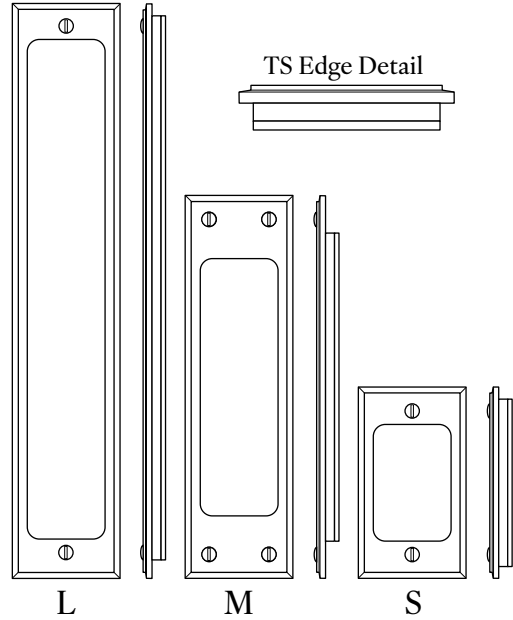

WATER ST. BRASS

JAMESTOWN

21266 Privacy Flush Pull - Exterior

TS EDGE DETAIL - SQUARE PROFILE

Size	Part Number	Width	Height
L	21266	2-1/4"	12"
M	21230	2-1/4"	8"
S	21267	2-1/4"	4"

The large size flush pull can be used on doors 1-3/8" thick or greater.

Functions include:

- Entry, 1-3/4" thick door or greater
- Privacy or patio
- Passage

Through bolting is standard.

Surface mounting available upon request.

All escutcheons made to order.