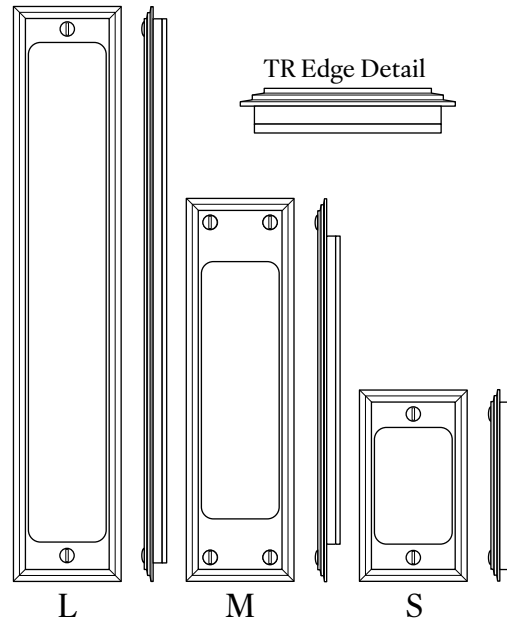

# WATER ST. BRASS

JAMESTOWN

21246 Privacy Flush Pull - Interior

### TR EDGE DETAIL - SQUARE PROFILE

| Size | Part Number | Width  | Height |
|------|-------------|--------|--------|
| L    | 21246       | 2-1/4" | 12"    |
| M    | 21210       | 2-1/4" | 8"     |
| S    | 21247       | 2-1/4" | 4"     |

The large size flush pull can be used on doors 1-3/8" thick or greater.

Functions include:

- Entry, 1-3/4" thick door or greater
- Privacy or patio
- Passage

Through bolting is standard.

Surface mounting available upon request.