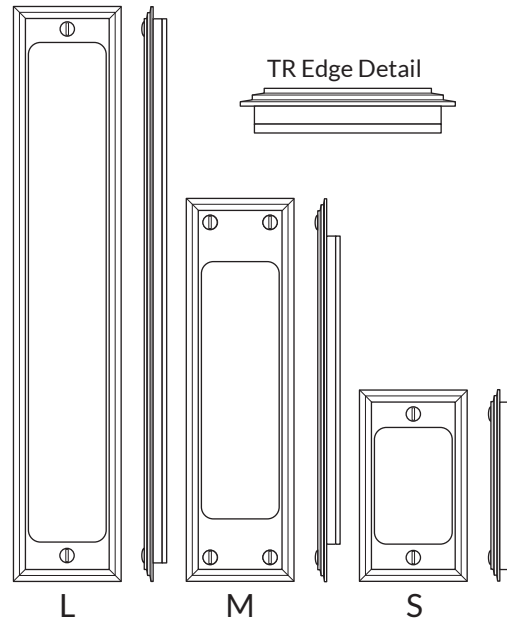

**WATER STREET**  
LAKEWOOD NEW YORK

21246 Privacy Flush Pull - Interior

**TR EDGE DETAIL - SQUARE PROFILE**

	<b>Part Number</b>	<b>Width</b>	<b>Height</b>
<b>L</b>	21246	2-1/4"	12"
<b>M</b>	21210	2-1/4"	8"
<b>S</b>	21247	2-1/4"	4"

The large sized flush pull can be used on doors 1-3/8" thick or greater. Functions include:

- Entry
- Privacy or patio
- Passage

Through bolting is standard.  
Surface mounting available upon request.

All escutcheons made to order.