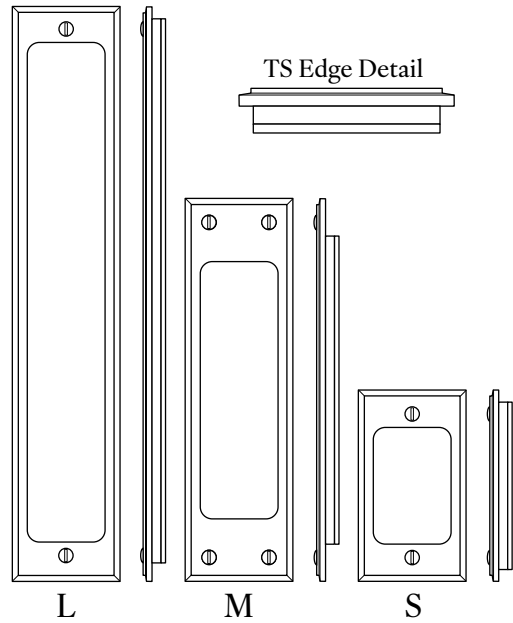

WATER ST.
BRASS
JAMESTOWN

21230 Privacy Flush Pull - Interior

TS EDGE DETAIL - SQUARE PROFILE

Size	Part Number	Width	Height
L	21266	2-1/4"	12"
M	21230	2-1/4"	8"
S	21267	2-1/4"	4"

The medium size flush pull can be used on doors 1-3/8" thick or greater.

Functions include:

- Entry, 1-3/4" thick door or greater
- Privacy or patio
- Passage

Surface mounting is standard.

Through bolting is not available with 2002 model locks.

All escutcheons made to order.