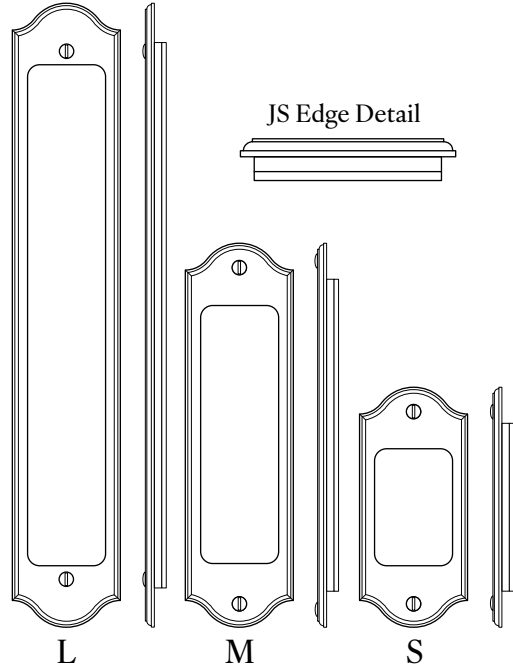

WATER ST. BRASS

JAMESTOWN

21168 Passage Flush Pull

JS EDGE DETAIL - TOMBSTONE PROFILE

Size	Part Number	Width	Height
L	21168	2-1/4"	13"
M	21122	2-1/4"	8"
S	21169	2-1/4"	5"

The large size flush pull can be used on doors 1-3/8" thick or greater.

Functions include:

- Entry, 1-3/4" thick door or greater
- Privacy or patio
- Passage

Through bolting is standard.

Surface mounting available upon request.

All escutcheons made to order.