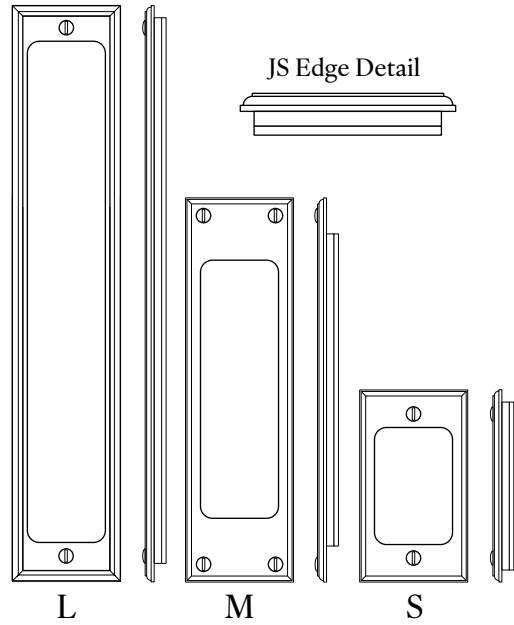

WATER ST. BRASS

JAMESTOWN

21146 Passage Flush Pull

JS EDGE DETAIL - SQUARE PROFILE

Size	Part Number	Width	Height
L	21146	2-1/4"	12"
M	21110	2-1/4"	8"
S	21147	2-1/4"	4"

The large size flush pull can be used on doors 1-3/8" thick or greater.

Functions include:

- Entry, 1-3/4" thick door or greater
- Privacy or patio
- Passage

Through bolting is standard.
Surface mounting available upon request.

All escutcheons made to order.