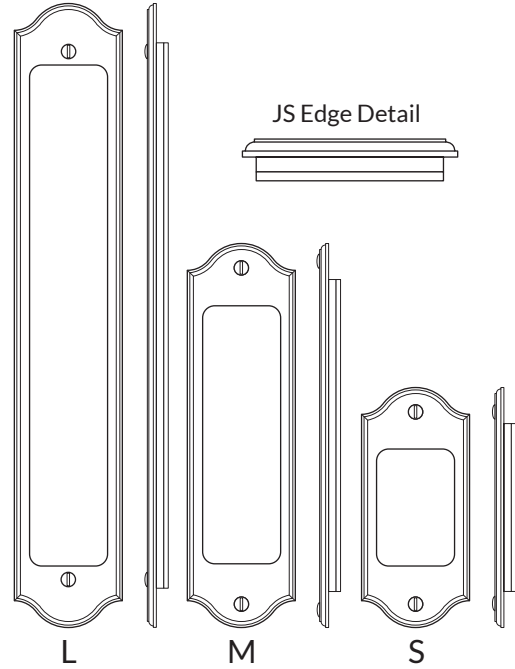

21122 Privacy Flush Pull - Interior

**JS EDGE DETAIL - TOMBSTONE PROFILE**

	<b>Part Number</b>	<b>Width</b>	<b>Height</b>
<b>L</b>	21168	2-1/4"	13"
<b>M</b>	21122	2-1/4"	8"
<b>S</b>	21169	2-1/4"	5"

The medium sized flush pull can be used on doors 1-3/8" thick or greater. Functions include:

- Entry
- Privacy or patio
- Passage

Surface mounting is standard.  
Through bolting is not available with 2002 model locks.

All escutcheons made to order.