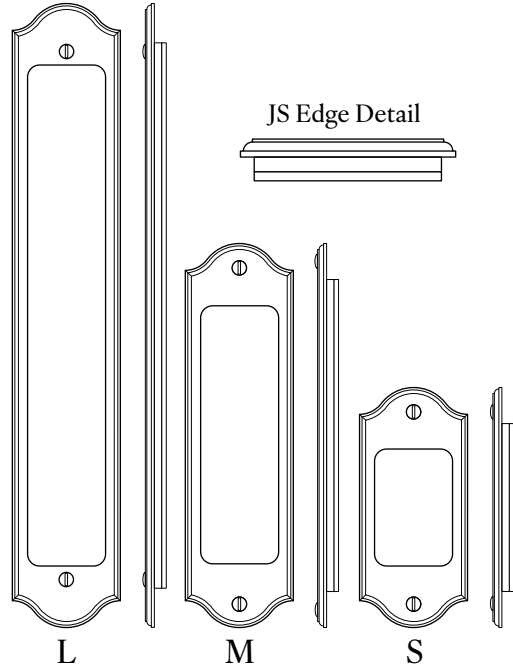

WATER ST. BRASS

JAMESTOWN

21122 Privacy Flush Pull - Interior

JS EDGE DETAIL - TOMBSTONE PROFILE

Size	Part Number	Width	Height
L	21168	2-1/4"	13"
M	21122	2-1/4"	8"
S	21169	2-1/4"	5"

The medium size flush pull can be used on doors 1-3/8" thick or greater.

Functions include:

- Entry, 1-3/4" thick door or greater
- Privacy or patio
- Passage

Surface mounting is standard.

Through bolting is not available with 2002 model locks.

All escutcheons made to order.