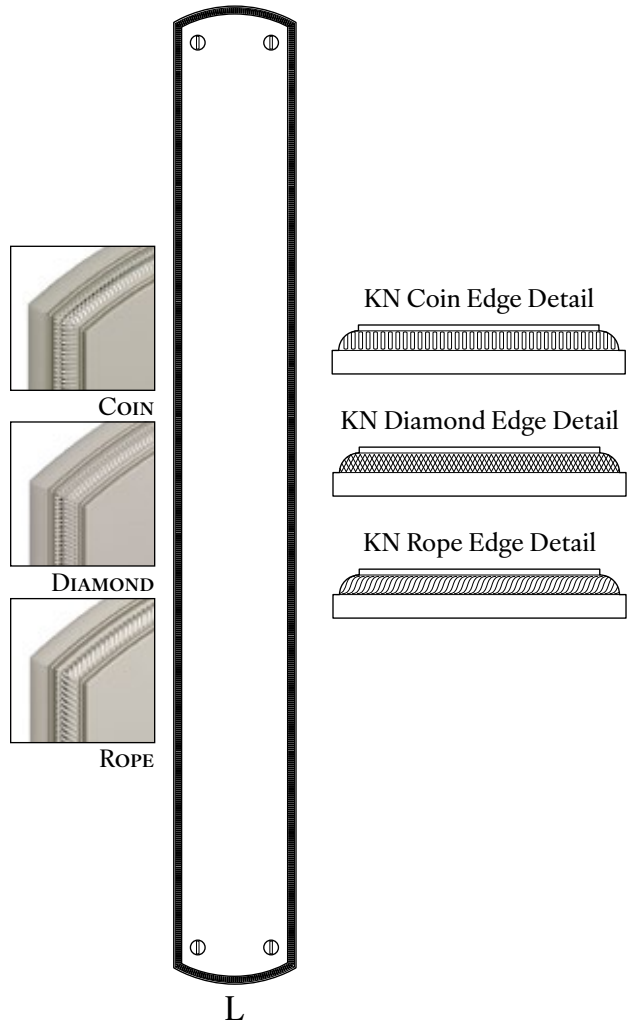

WATER ST. BRASS

JAMESTOWN

216C20 Coin Escutcheon
22003 Thumbpiece
7401 Entry Handle

KN EDGE DETAIL - ARCH PROFILE

Size	Part Number	Width	Height
L	216*20	2-1/2"	20"

*Insert code for edge knurl pattern:
C = Coin D = Diamond R = Rope

The large escutcheon is used primarily on exterior doors or very large interior doors, including the following applications:

- Thumbpiece x thumbpiece entry sets
- Thumbpiece x lever or knob (typically large escutcheon on exterior side only)
- Mortise or tubular privacy & passage sets
- Full and half dummy sets
- Push plates