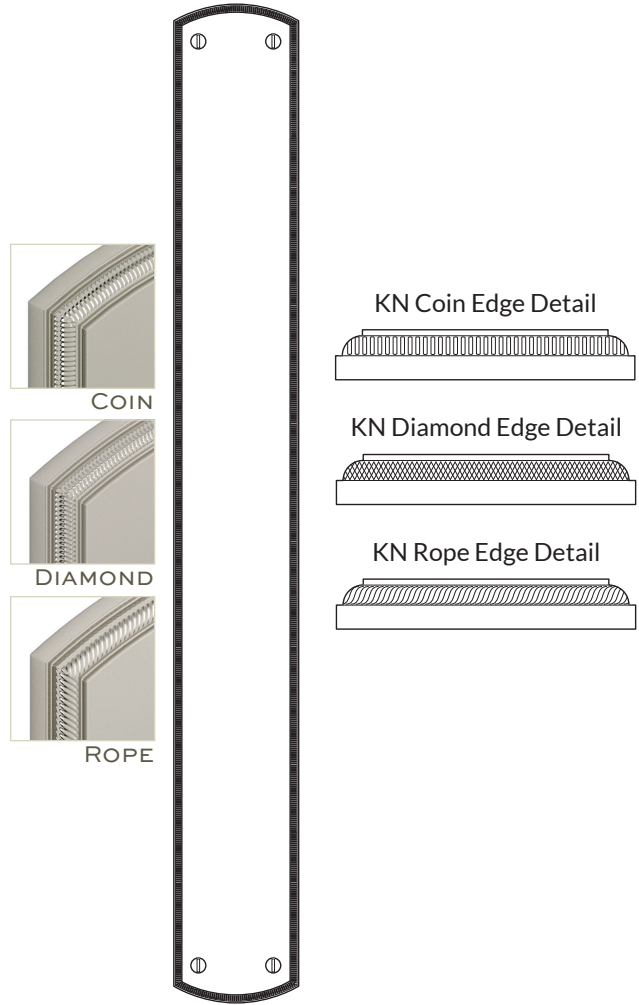

# WATER STREET

LAKWOOD NEW YORK

216C20 Coin Escutcheon  
 22003 Thumbpiece  
 7401 Entry Handle

**L**  
**KN EDGE DETAIL - ARCH PROFILE**

	Part Number	Width	Height
<b>L</b>	216*20	2-1/2"	20"

\*Insert code for edge knurl pattern:  
 C = Coin D = Diamond R = Rope

The large escutcheon is used primarily on exterior doors or very large interior doors, including the following applications:

- Thumbpiece x thumbpiece entry sets
- Thumbpiece x lever or knob (typically large escutcheon on exterior side only)
- Mortise or tubular privacy & passage sets
- Full and half dummy sets
- Push plates and pull plates