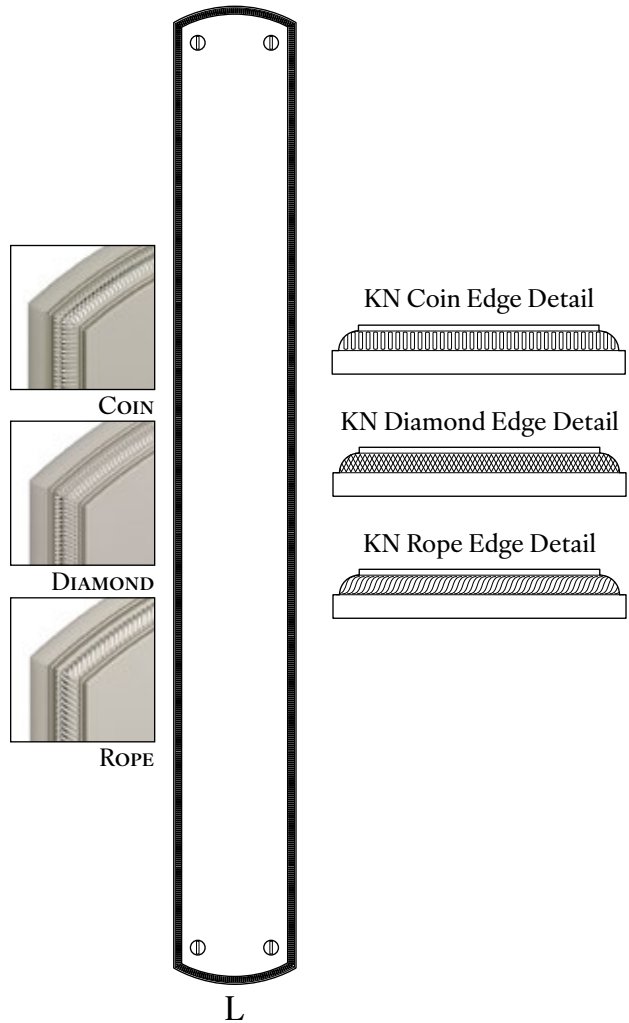

WATER ST. BRASS

JAMESTOWN

216C20 Coin Escutcheon
22003 Thumbpiece
7384.C Entry Handle

KN EDGE DETAIL - ARCH PROFILE

Size	Part Number	Width	Height
L	216*20	2-1/2"	20"

*Insert code for edge knurl pattern:
C = Coin D = Diamond R = Rope

The large escutcheon is used primarily on exterior doors or very large interior doors, including the following applications:

- Thumbpiece x thumbpiece entry sets
- Thumbpiece x lever or knob (typically large escutcheon on exterior side only)
- Mortise or tubular privacy & passage sets
- Full and half dummy sets
- Push plates