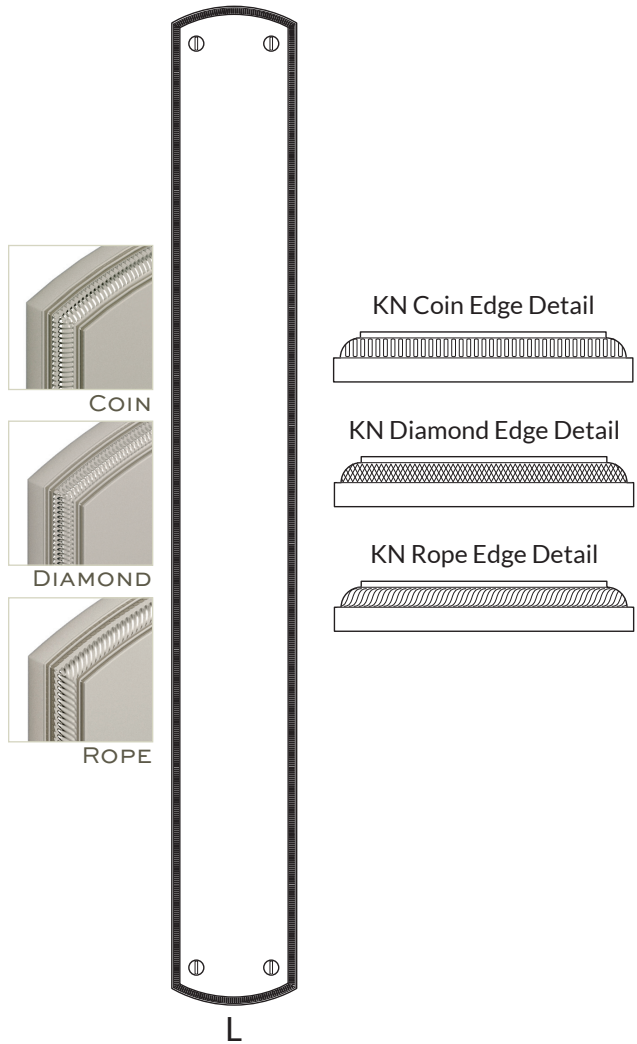

**WATER STREET**  
LAKEWOOD NEW YORK

216C20 Coin Escutcheon  
22003 Thumbpiece  
7384.C Entry Handle

**KN EDGE DETAIL - ARCH PROFILE**

	Part Number	Width	Height
<b>L</b>	216*20	2-1/2"	20"

\*Insert code for edge knurl pattern:  
C = Coin D = Diamond R = Rope

The large escutcheon is used primarily on exterior doors or very large interior doors, including the following applications:

- Thumbpiece x thumbpiece entry sets
- Thumbpiece x lever or knob (typically large escutcheon on exterior side only)
- Mortise or tubular privacy & passage sets
- Full and half dummy sets
- Push plates and pull plates