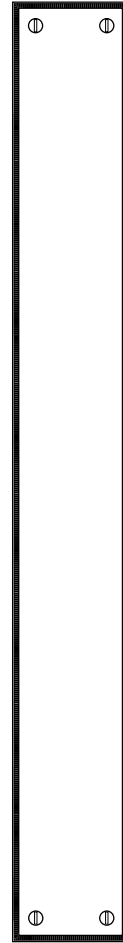

# WATER ST. BRASS

JAMESTOWN

216C00 Coin Escutcheon  
22003 Thumbpiece  
7370C Coin Entry Handle

COIN

DIAMOND

ROPE

L

KN Coin Edge Detail

KN Diamond Edge Detail

KN Rope Edge Detail

## KN EDGE DETAIL - SQUARE PROFILE

Size	Part Number	Width	Height
L	216*00	2-1/2"	20"

\*Insert code for edge knurl pattern:  
C = Coin D = Diamond R = Rope

The large escutcheon is used primarily on exterior doors or very large interior doors, including the following applications:

- Thumbpiece x thumbpiece entry sets
- Thumbpiece x lever or knob (typically large escutcheon on exterior side only)
- Mortise or tubular privacy & passage sets
- Full and half dummy sets
- Push plates