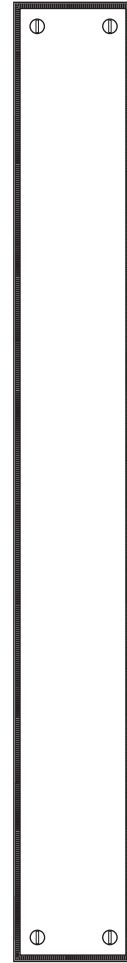

WATER STREET
LAKEWOOD NEW YORK

216C00 Coin Escutcheon
22003 Thumbpiece
7370.C Coin Entry Handle

COIN

DIAMOND

ROPE

L

KN Coin Edge Detail

KN Diamond Edge Detail

KN Rope Edge Detail

KN EDGE DETAIL - SQUARE PROFILE

	Part Number	Width	Height
L	216*00	2-1/2"	20"

*Insert code for edge knurl pattern:
C = Coin D = Diamond R = Rope

The large escutcheon is used primarily on exterior doors or very large interior doors, including the following applications:

- Thumbpiece x thumbpiece entry sets
- Thumbpiece x lever or knob (typically large escutcheon on exterior side only)
- Mortise or tubular privacy & passage sets
- Full and half dummy sets
- Push plates and pull plates