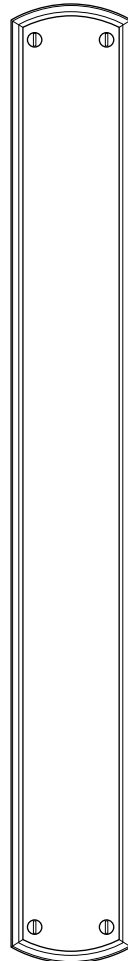

WATER ST. BRASS

JAMESTOWN

21420 Escutcheon
22003 Thumbpiece
7370 Entry Handle

L

PR Edge Detail

PR EDGE DETAIL - ARCH PROFILE

Size	Part Number	Width	Height
L	21420	2-1/2"	20"

The large escutcheon is used primarily on exterior doors or very large interior doors, including the following applications:

- Thumbpiece x thumbpiece entry sets
- Thumbpiece x lever or knob (typically large escutcheon on exterior side only)
- Mortise or tubular privacy & passage sets
- Full and half dummy sets
- Push plates