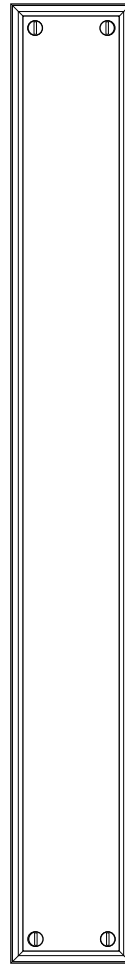

# WATER ST. BRASS

JAMESTOWN

21400 Escutcheon  
22007 Thumbpiece  
7375 Entry Handle

L

PR Edge Detail

## PR EDGE DETAIL - SQUARE PROFILE

Size	Part Number	Width	Height
L	21400	2-1/2"	20"

The large escutcheon is used primarily on exterior doors or very large interior doors, including the following applications:

- Thumbpiece x thumbpiece entry sets
- Thumbpiece x lever or knob (typically large escutcheon on exterior side only)
- Mortise or tubular privacy & passage sets
- Full and half dummy sets
- Push plates