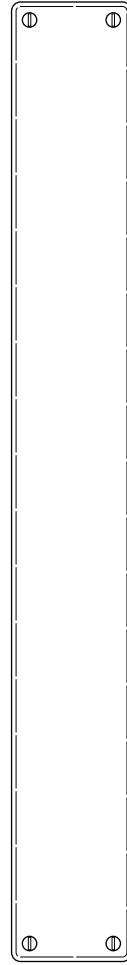

WATER ST. BRASS

JAMESTOWN

21300 Escutcheon
22007 Thumbpiece
7375 Entry Pull

L

HD Edge Detail

HD EDGE DETAIL - SQUARE PROFILE

Size	Part Number	Width	Height
L	21300	2-1/2"	20"

The large escutcheon plate is used primarily on exterior doors or very large interior doors, including the following applications:

- Thumbpiece x thumbpiece entry sets
- Thumbpiece x lever or knob (typically large escutcheon on exterior side only)
- Mortise or tubular privacy & passage sets
- Full and half dummy sets
- Push plates