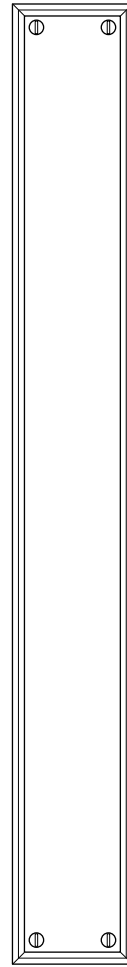

# WATER ST. BRASS

JAMESTOWN

21200 Escutcheon  
22008 Thumbpiece  
7404 Entry Handle

L

TR Edge Detail

## TR EDGE DETAIL - SQUARE PROFILE

Size	Part Number	Width	Height
L	21200	2-1/2"	20"

The large escutcheon is used primarily on exterior doors or very large interior doors, including the following applications:

- Thumbpiece x thumbpiece entry sets
- Thumbpiece x lever or knob (typically large escutcheon on exterior side only)
- Mortise or tubular privacy & passage sets
- Full and half dummy sets
- Push plates