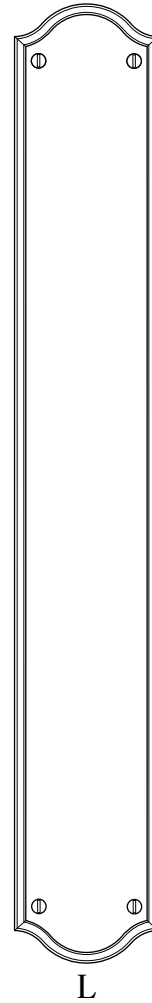

WATER ST. BRASS

JAMESTOWN

21120 Escutcheon
22007 Thumbpiece
7401 Entry Handle

JS EDGE DETAIL - TOMBSTONE PROFILE

| Size | Part Number | Width | Height |
|------|-------------|-------|--------|
| L | 21120 | 3" | 20" |

The large escutcheon is used primarily on exterior doors or very large interior doors, including the following applications:

- Thumbpiece x thumbpiece entry sets
- Thumbpiece x lever or knob (typically large escutcheon on exterior side only)
- Mortise or tubular privacy & passage sets
- Full and half dummy sets
- Push plates