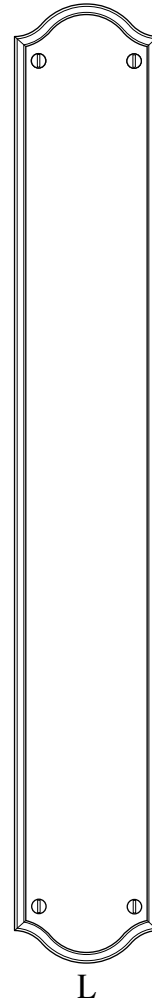

WATER ST. BRASS

JAMESTOWN

21120 Escutcheon
22003 Thumbpiece
7370 Entry Handle

JS Edge Detail

JS EDGE DETAIL - TOMBSTONE PROFILE

Size	Part Number	Width	Height
L	21120	3"	20"

The large escutcheon is used primarily on exterior doors or very large interior doors, including the following applications:

- Thumbpiece x thumbpiece entry sets
- Thumbpiece x lever or knob (typically large escutcheon on exterior side only)
- Mortise or tubular privacy & passage sets
- Full and half dummy sets
- Push plates