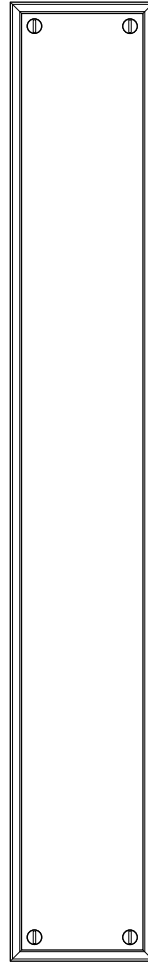

WATER ST. BRASS

JAMESTOWN

21100 Escutcheon
22003 Thumbpiece
7401 Entry Handle

L

JS Edge Detail

JS EDGE DETAIL - SQUARE PROFILE

Size	Part Number	Width	Height
L	21100	3"	20"

The large escutcheon is used primarily on exterior doors or very large interior doors, including the following applications:

- Thumbpiece x thumbpiece entry sets
- Thumbpiece x lever or knob (typically large escutcheon on exterior side only)
- Mortise or tubular privacy & passage sets
- Full and half dummy sets
- Push plates