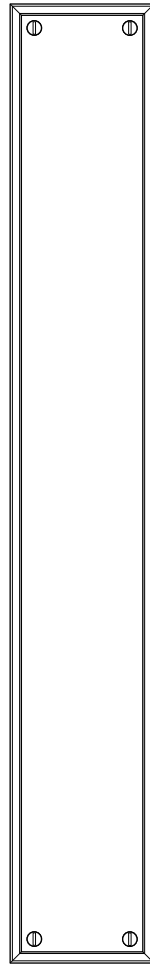

WATER ST. BRASS

JAMESTOWN

21100 Escutcheon
22003 Thumbpiece
7370 Entry Handle

L

JS Edge Detail

JS EDGE DETAIL - SQUARE PROFILE

Size	Part Number	Width	Height
L	21100	3"	20"

The large escutcheon is used primarily on exterior doors or very large interior doors, including the following applications:

- Thumbpiece x thumbpiece entry sets
- Thumbpiece x lever or knob (typically large escutcheon on exterior side only)
- Mortise or tubular privacy & passage sets
- Full and half dummy sets
- Push plates