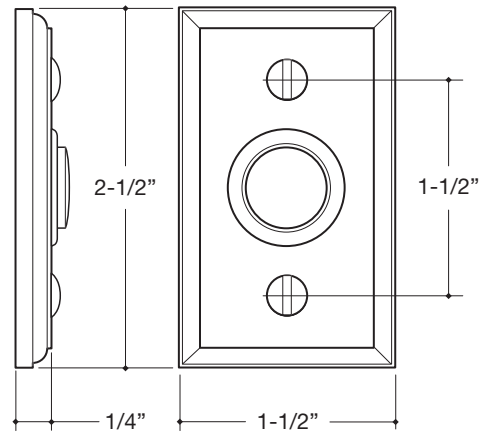

WATER STREET

LAKWOOD NEW YORK

26014* DOOR BELL ASSEMBLY
Assembly includes: trim plate,
door bell button and screws.

*Insert code for edge knurl pattern:
C = Coin D = Diamond R = Rope

Made to order. Custom sizes available.
Lead times and pricing upon request.

KN EDGE DETAIL