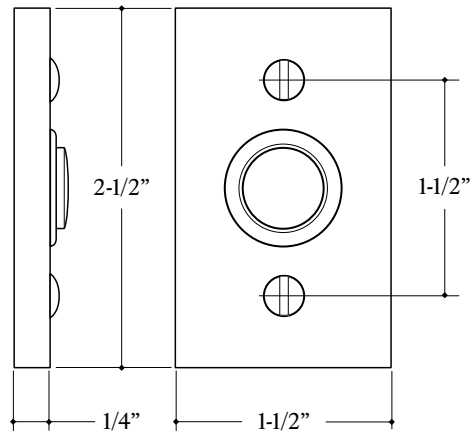

WATER ST.  
BRASS  
JAMESTOWN

26013 **DOOR BELL ASSEMBLY**  
Assembly includes: trim plate,  
door bell button and screws.

Made to order. Custom sizes available.  
Lead times and pricing upon request.

MN EDGE DETAIL