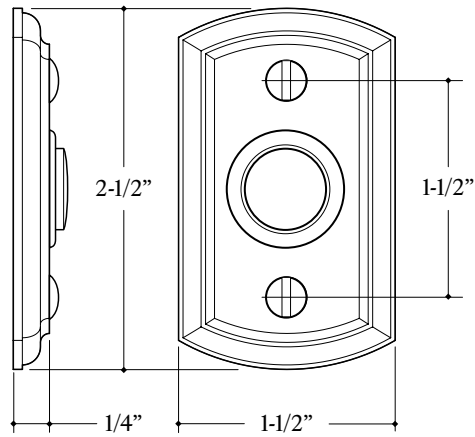

WATER ST.  
BRASS  
JAMESTOWN

26012 **DOOR BELL ASSEMBLY**  
Assembly includes: trim plate,  
door bell button and screws.

Made to order. Custom sizes available.  
Lead times and pricing upon request.

PR EDGE DETAIL