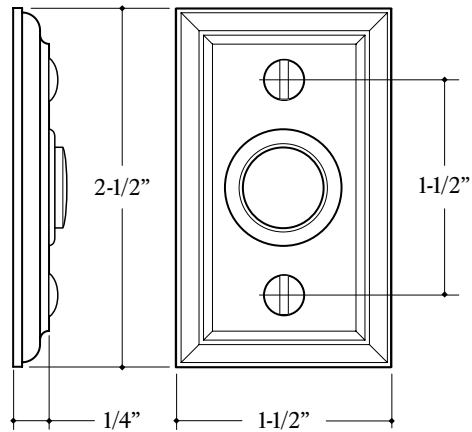

WATER ST.
BRASS
JAMESTOWN

26011 DOOR BELL ASSEMBLY
Assembly includes: trim plate,
door bell button and screws.

Made to order. Custom sizes available.
Lead times and pricing upon request.

PR EDGE DETAIL