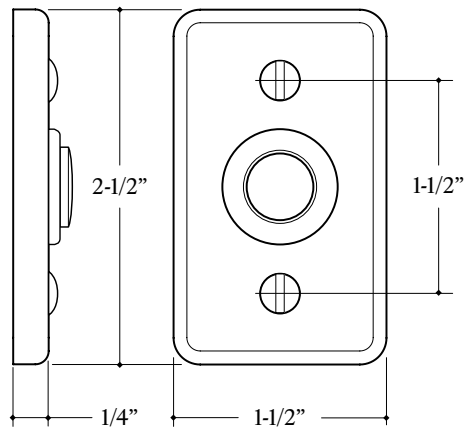

WATER ST.
BRASS
JAMESTOWN

26010 **DOOR BELL ASSEMBLY**
Assembly includes: trim plate,
door bell button and screws.

Made to order. Custom sizes available.
Lead times and pricing upon request.

HD EDGE DETAIL