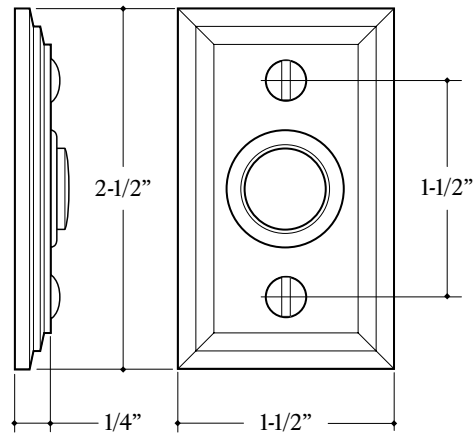

WATER ST.
BRASS
JAMESTOWN

26009 DOOR BELL ASSEMBLY
Assembly includes: trim plate,
door bell button and screws.

Made to order. Custom sizes available.
Lead times and pricing upon request.

TR EDGE DETAIL